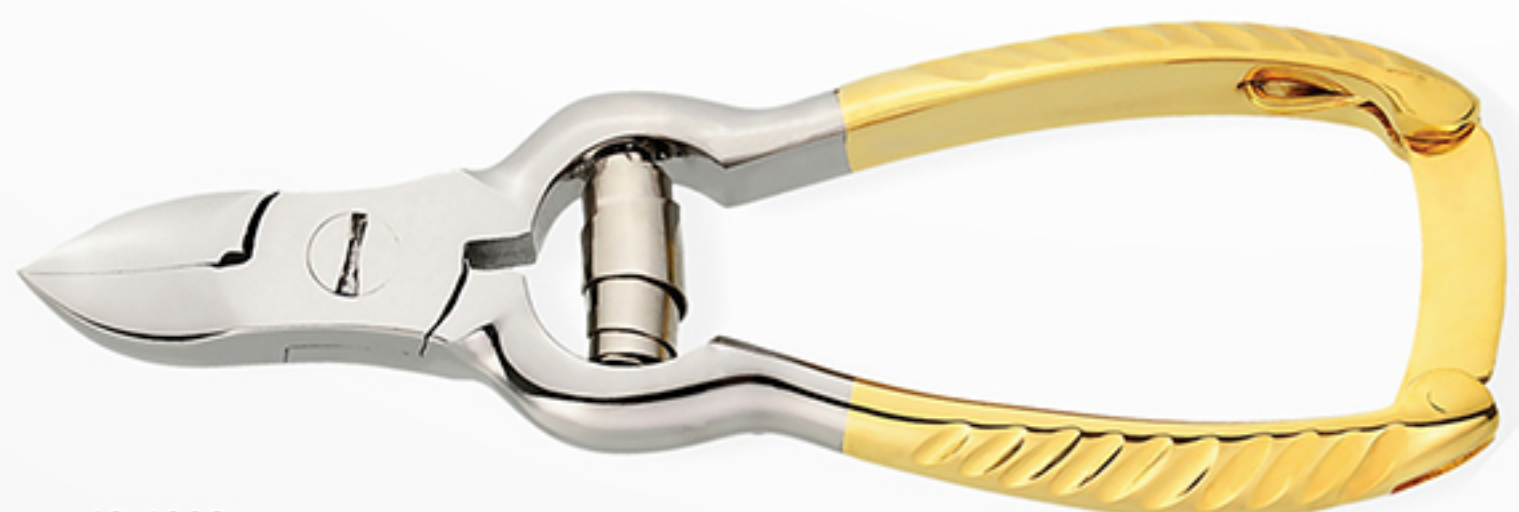

Size:5.5

Nail Cutter. Implements produced for professional usage

10-1025

Size: 10 cm, 11 cm, 12cm

Nail Cutter. Implements produced for
professional usage.

10-1026

Size: 5

Nail Cutter.Implements produced for professional usage