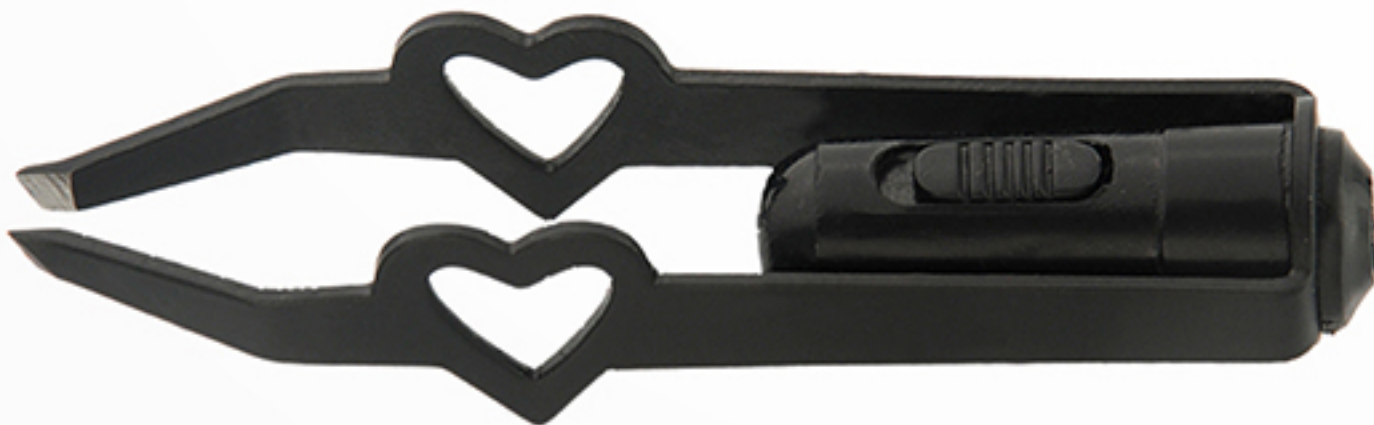

Sizes. 10 cm

Eyebrow Tweezers Pointed This all purpose tweezers is ideal for facial hairs, bikini lines and other unwanted body hair. Available in slanted, straight and pointed tips.

13-1327

Sizes.10 cm

Eyebrow Tweezers Pointed This all purpose tweezers is ideal for facial hairs, bikini lines and other unwanted body hair. Available in slanted, straight and pointed tips.

13-1328

Sizes.10 cm

Eyebrow Tweezers with Light and Rubber Pad This all purpose tweezers is ideal for facial hairs, bikini lines and other unwanted body hair. Available in slanted, straight and pointed tips.