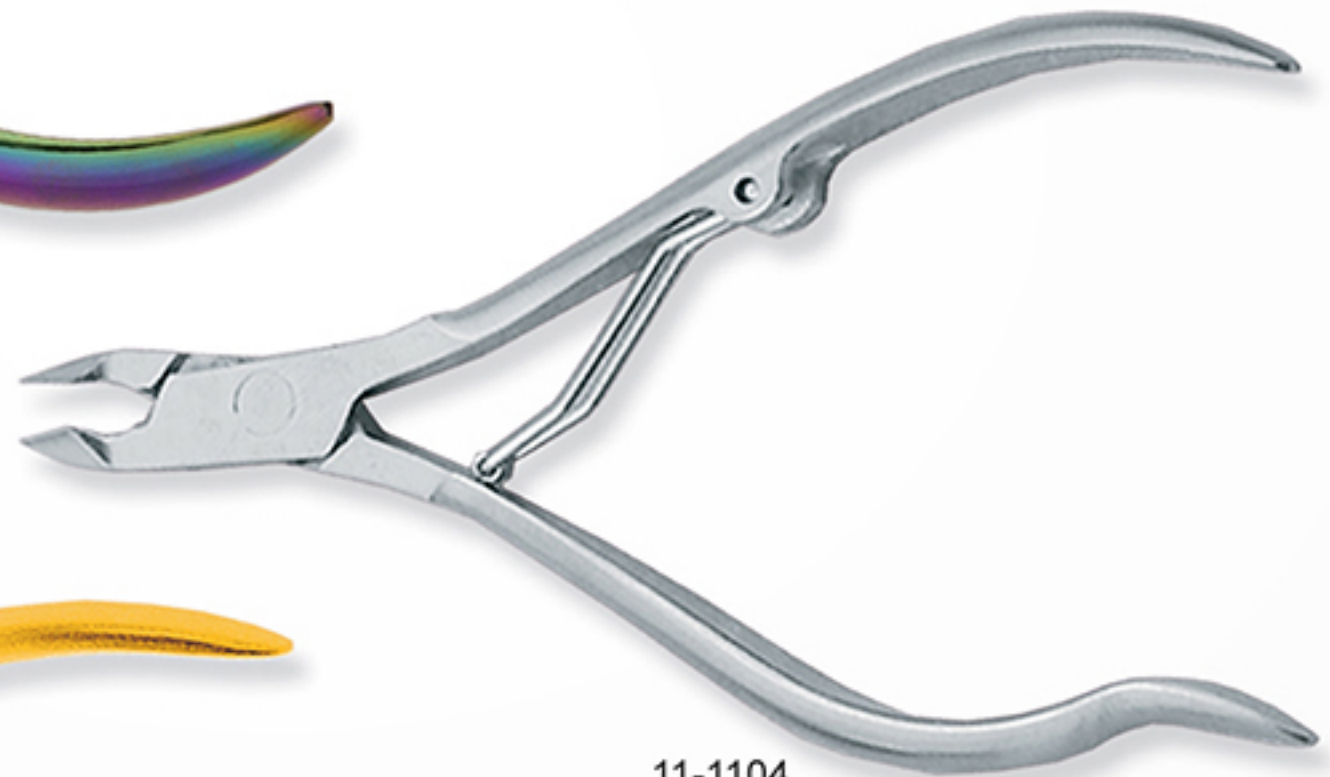

Size:5.5

Nail Cutter. Implements produced for professional usage

10-1030

Size: 10 cm, 11 cm, 12cm

Toe Nail Cutter Implements produced for professional usage.

10-1031

Size: 5

Toe Nail Cutter Implements produced for professional usage.

Professional
Nail Cuticles
Nippers

11-1101

Sizes: 4,4.5

11-1102

Sizes: 4,4.5

11-1103

Sizes: 4,4.5

11-1104

Sizes: 4,4.5

11-1105

Sizes:4,4.5

11-1106

Sizes: 4,4.5

Cuticle Nippers

12-1201

Sizes. 10 cm

Cuticle Nipper Single Action

Implements produced for professional usage

12-1202

Sizes. 11 cm

Cuticle Nipper Double Action with
Safety Lock Implements produced
for professional usage

12-1203

Sizes. 10 cm

Cuticle Nipper Single Action