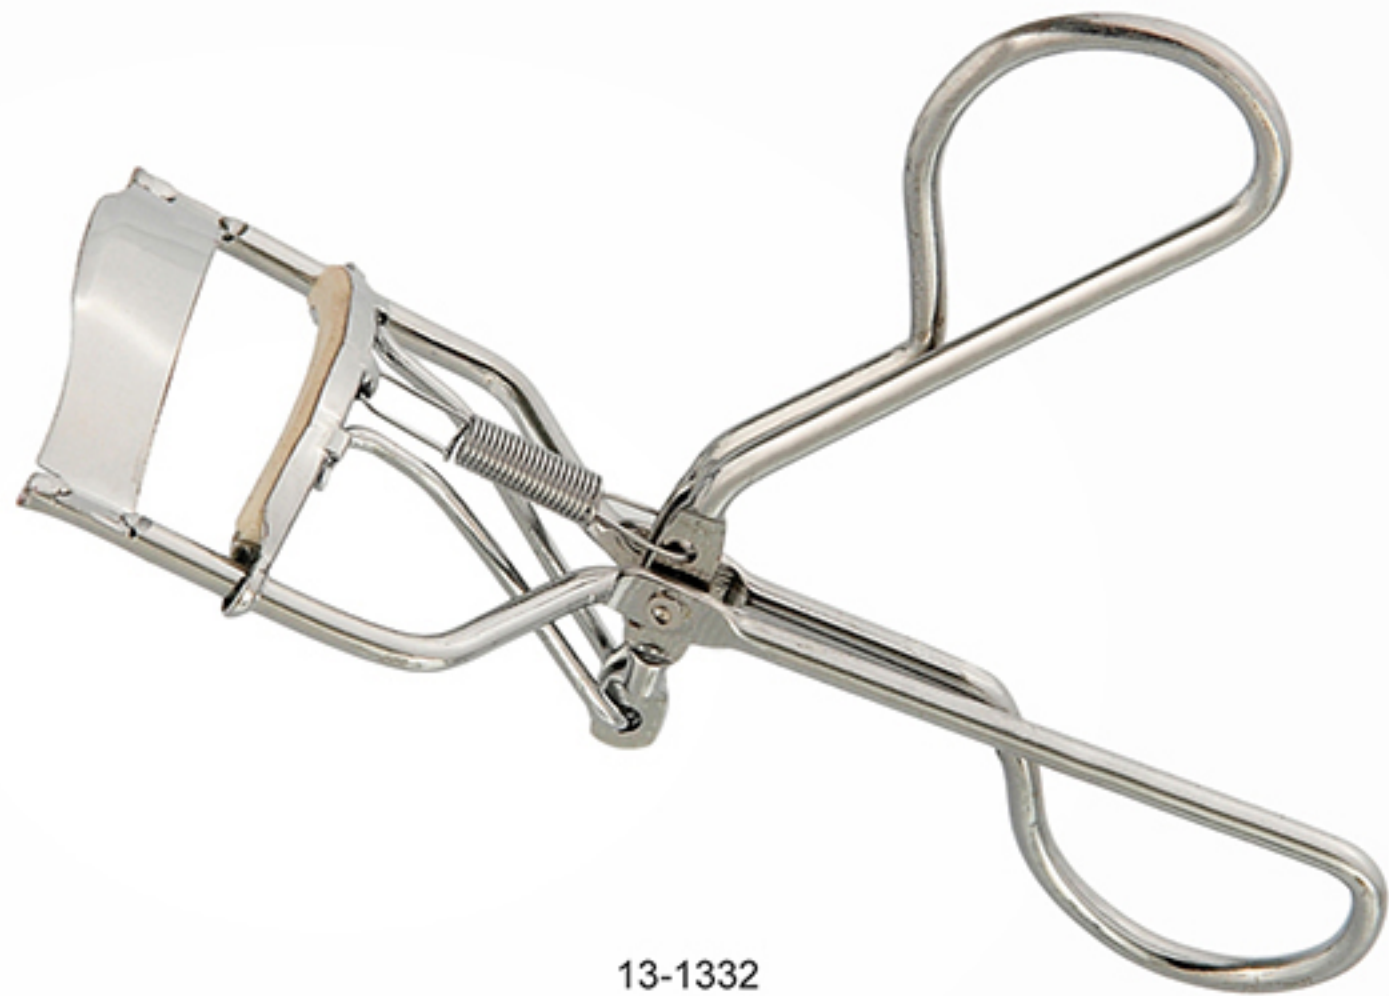

13-1329

Sizes.10 cm

Plastic Handle Eyebrow Tweezers with Light This all purpose tweezers is ideal for facial hairs, bikini lines and other unwanted body hair. Available in slanted, straight and pointed tips.

13-1330

Sizes. 10 cm

Automatic Tweezer This all purpose tweezers is ideal for facial hairs, bikini lines and other unwanted body hair. Available in slanted, straight and pointed tips.

Eyebrow Tweezers

13-1331

Eyelash Tweezer This all purpose tweezers is ideal for facial hairs, bikini lines and other unwanted body hair. Available in slanted, straight and pointed tips.

13-1332

Eyelash Tweezer This all purpose tweezers is ideal for facial hairs, bikini lines and other unwanted body hair. Available in slanted, straight and pointed tips.

13-1333

Sizes. 10 cm

Eyebrow Tweezers with Magnifying Glass, Pointed
This all purpose tweezers is ideal for facial hairs, bikini lines and other unwanted body hair. Available in slanted, straight and pointed tips.