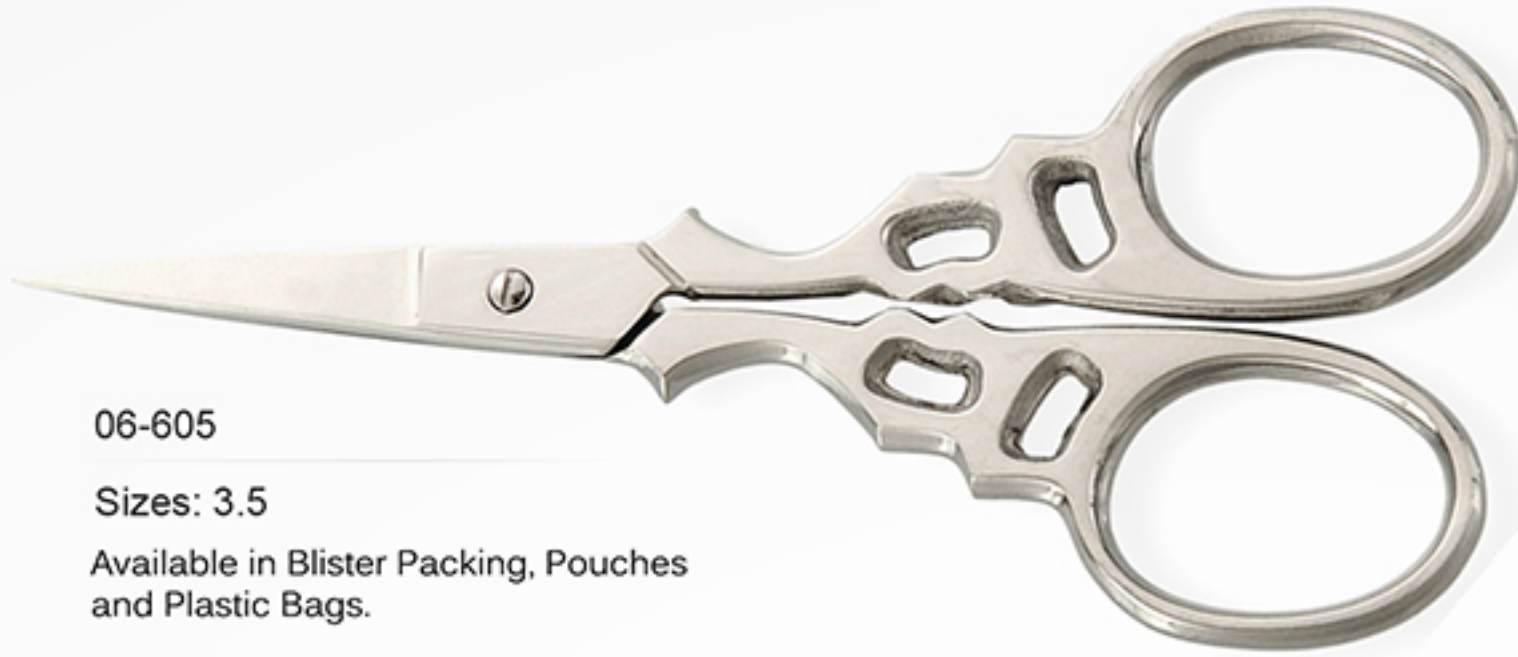

05-558

Sizes.3.5

Available in Blister Packing, Pouches and Plastic Bags. Nail Scissors Multi-Colored Adjustable Screw, Curved

05-559

Sizes. 3.5

Available in Blister Packing, Pouches and Plastic Bags.

Embroidery Scissors